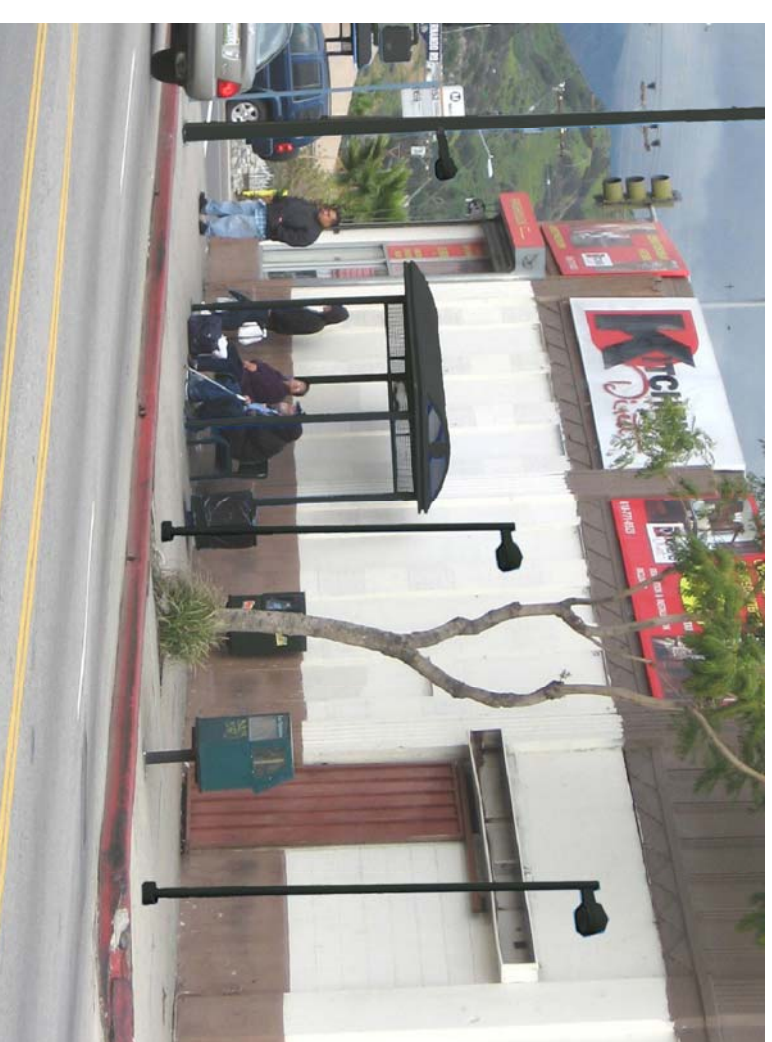

Sun Valley - Sunland Boulevard between San Fernando and Strathern

Dark Green

Navy Blue

Color Options for Street Amenities

Black