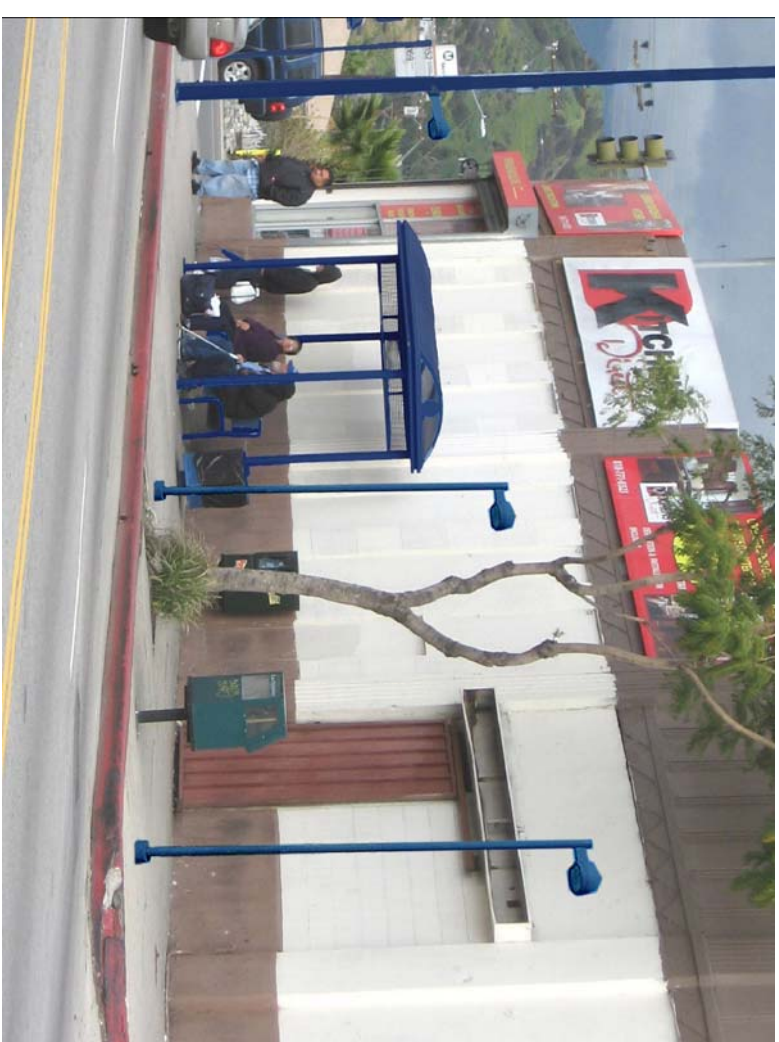

Sun Valley - Sunland Boulevard between San Fernando and Strathern

Dark Green

Navy Blue

Color Options for Street Amenities

Black