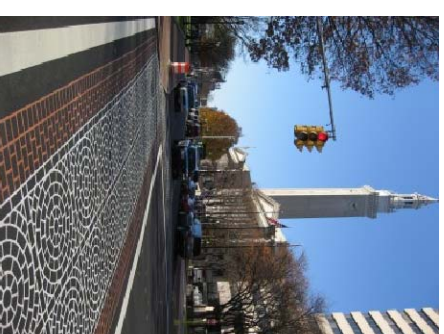

Sun Valley - Sunland Boulevard between San Fernando and Strathern

Logo Options

Crosswalk Enhancement Images

Crosswalk Layout Options